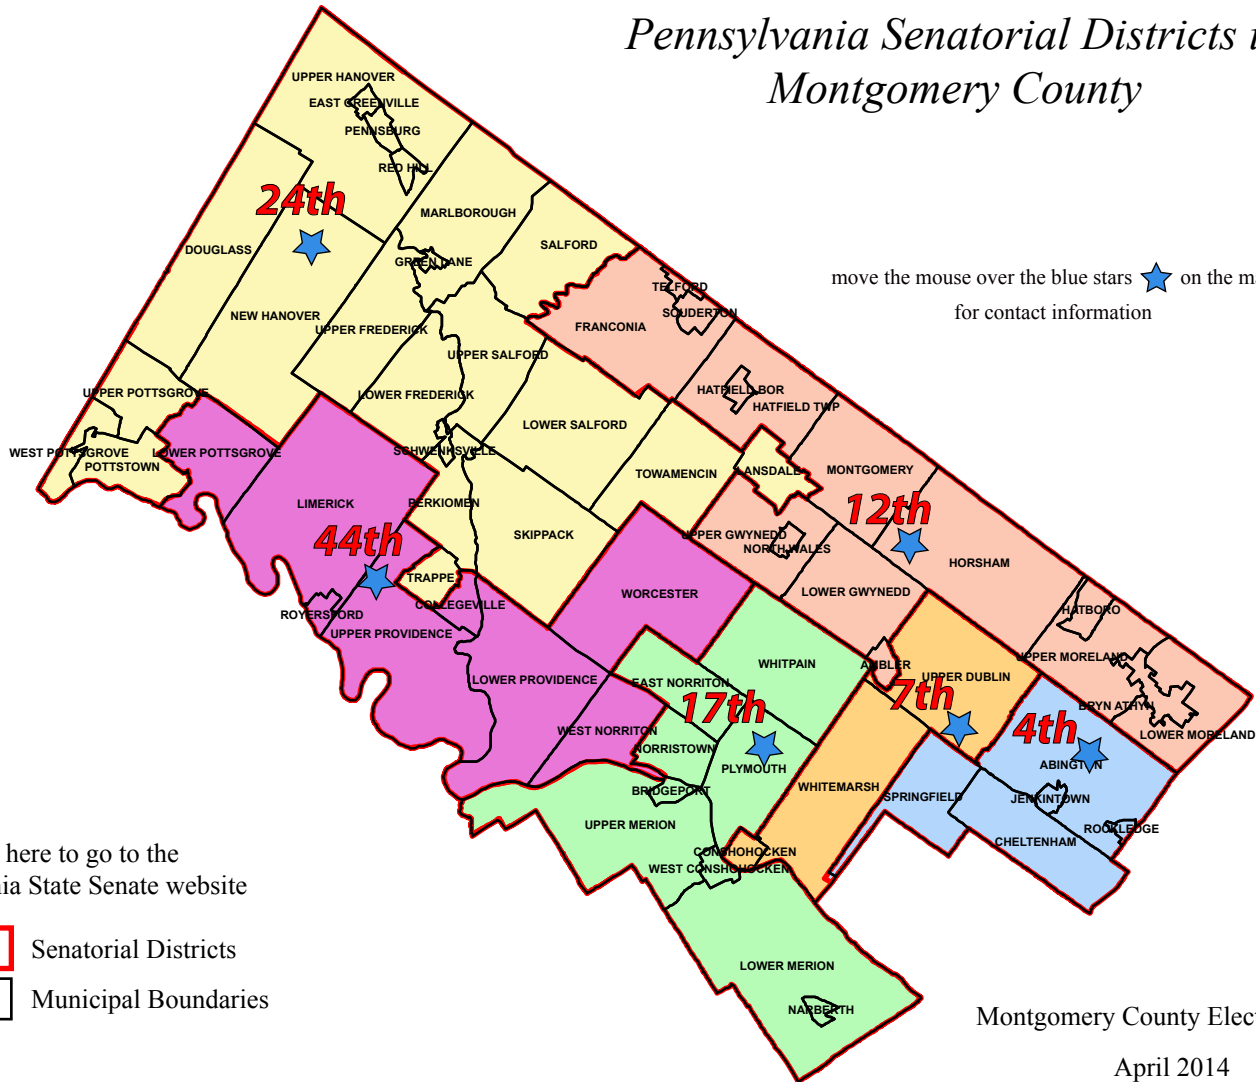

Pennsylvania Senatorial Districts in Montgomery County

move the mouse over the blue stars ★ on the map for contact information

[click here to go to the Pennsylvania State Senate website](#)

- Senatorial Districts
- Municipal Boundaries