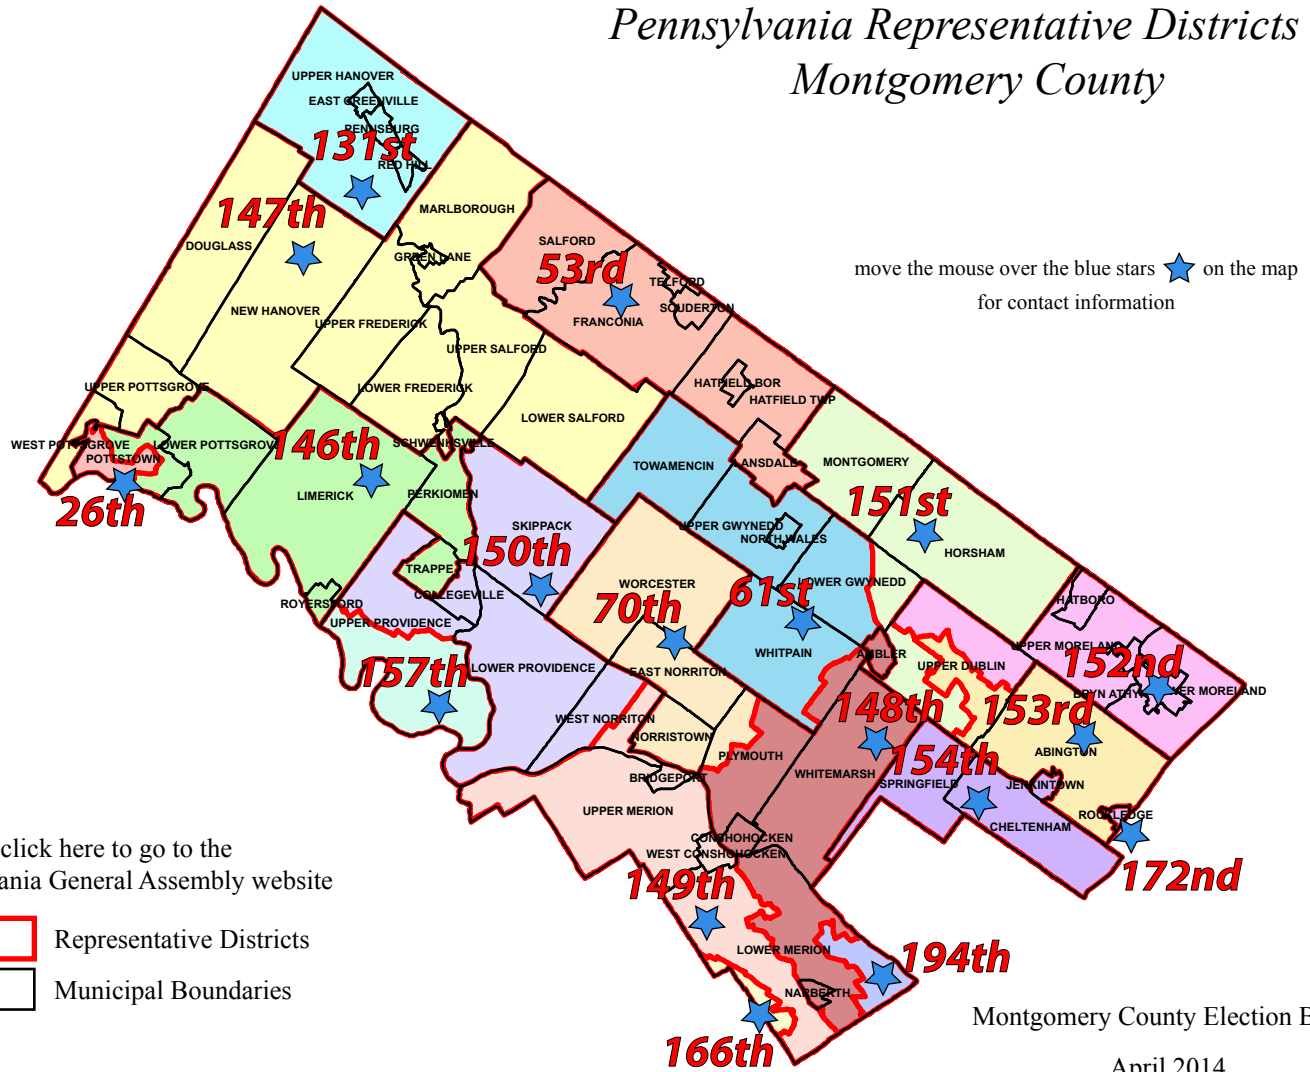

Pennsylvania Representative Districts in Montgomery County

move the mouse over the blue stars ★ on the map for contact information

[click here to go to the Pennsylvania General Assembly website](#)

-  Representative Districts
-  Municipal Boundaries

Montgomery County Election Board

April 2014