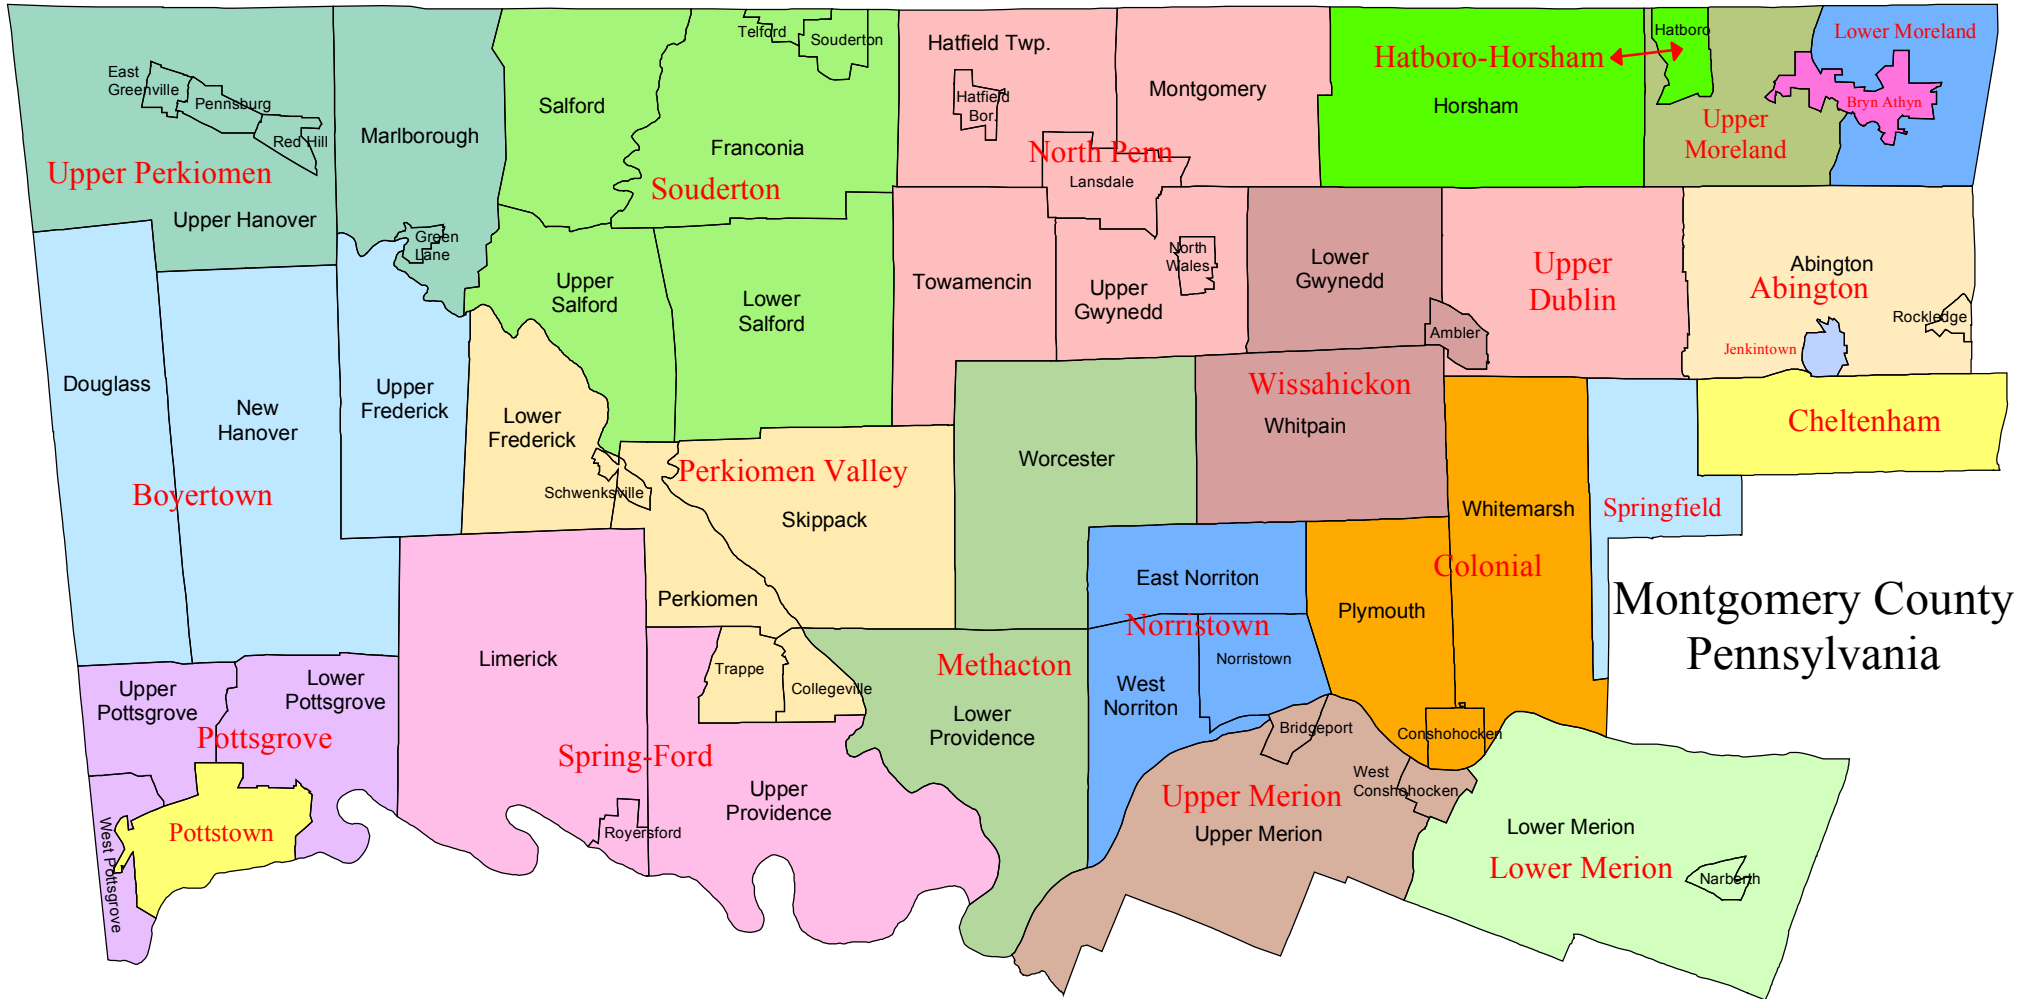

School Districts in Montgomery County

Montgomery County
Pennsylvania

Note:
 Boyertown District includes the following Berks County municipalities:
 Bally, Bechtelsville, Boyertown, Colebrookdale, Douglass, Earl and
 Washington.
 North Penn District includes portions of Hilltown and New Britain
 Townships in Bucks County.
 Souderton District includes the Bucks County portion of Telford Borough.
 Spring-Ford District includes Spring City Borough in Chester County.
 Upper Perkiomen District includes Hereford Township in Berks County.

Source: Montgomery County Intermediate Unit, 1978.