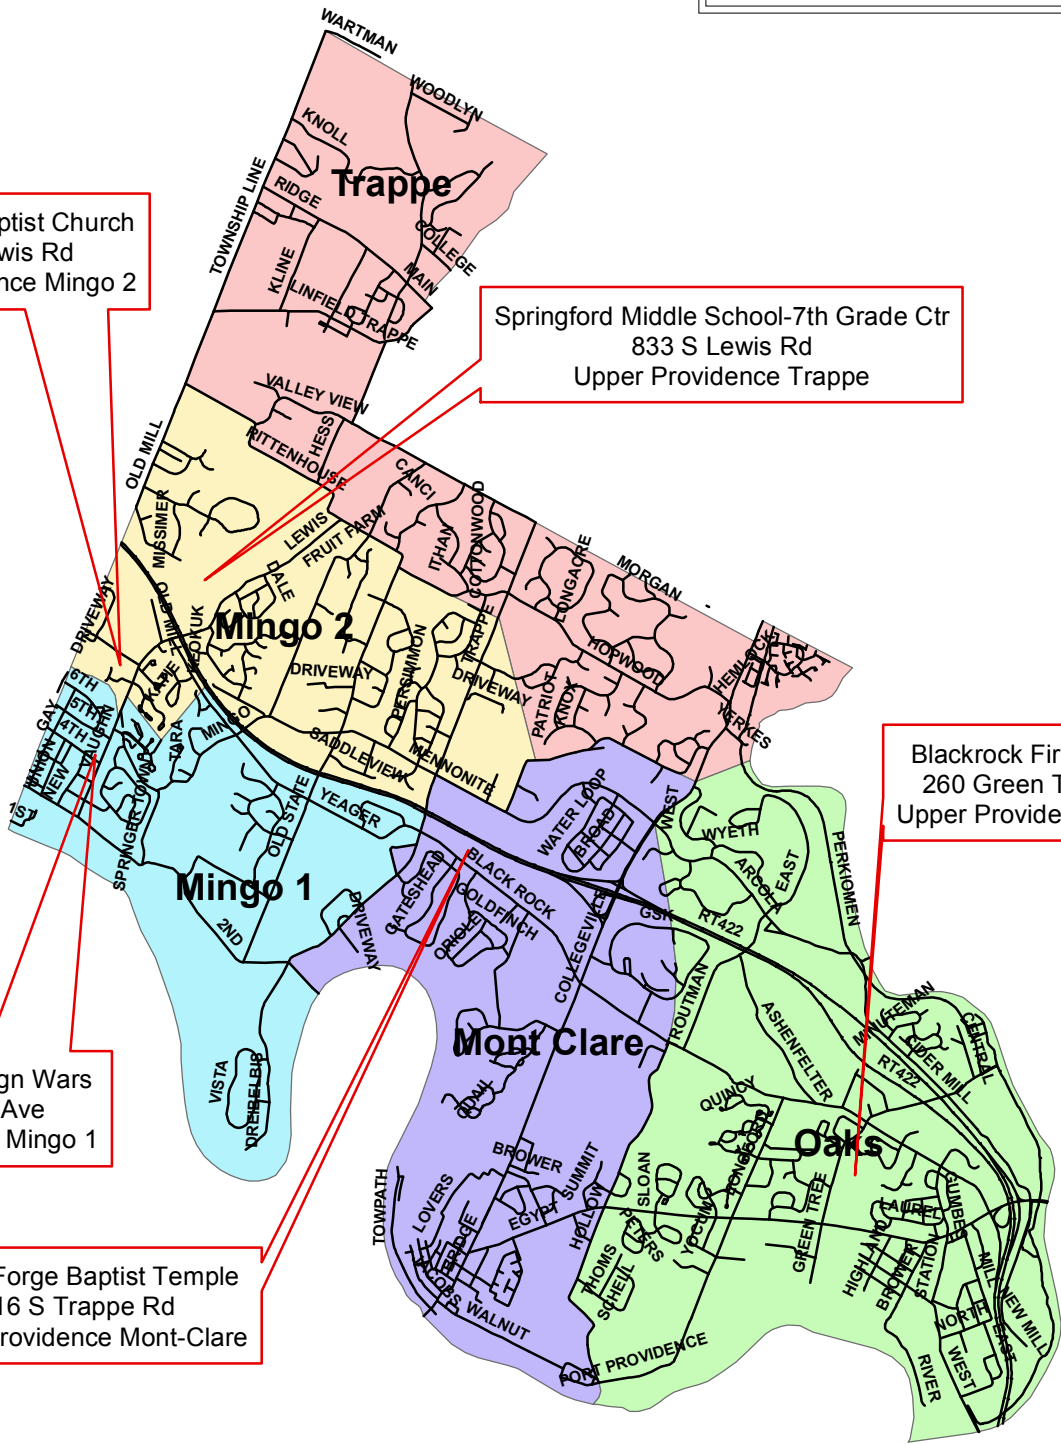

UPPER PROVIDENCE TOWNSHIP

Polling Locations

Royersford Baptist Church
452 S Lewis Rd
Upper Providence Mingo 2

Springford Middle School-7th Grade Ctr
833 S Lewis Rd
Upper Providence Trappe

Blackrock Fire House
260 Green Tree Rd
Upper Providence Oaks

Veterans of Foreign Wars
730 S Fourth Ave
Upper Providence Mingo 1

Valley Forge Baptist Temple
616 S Trappe Rd
Upper Providence Mont-Clare