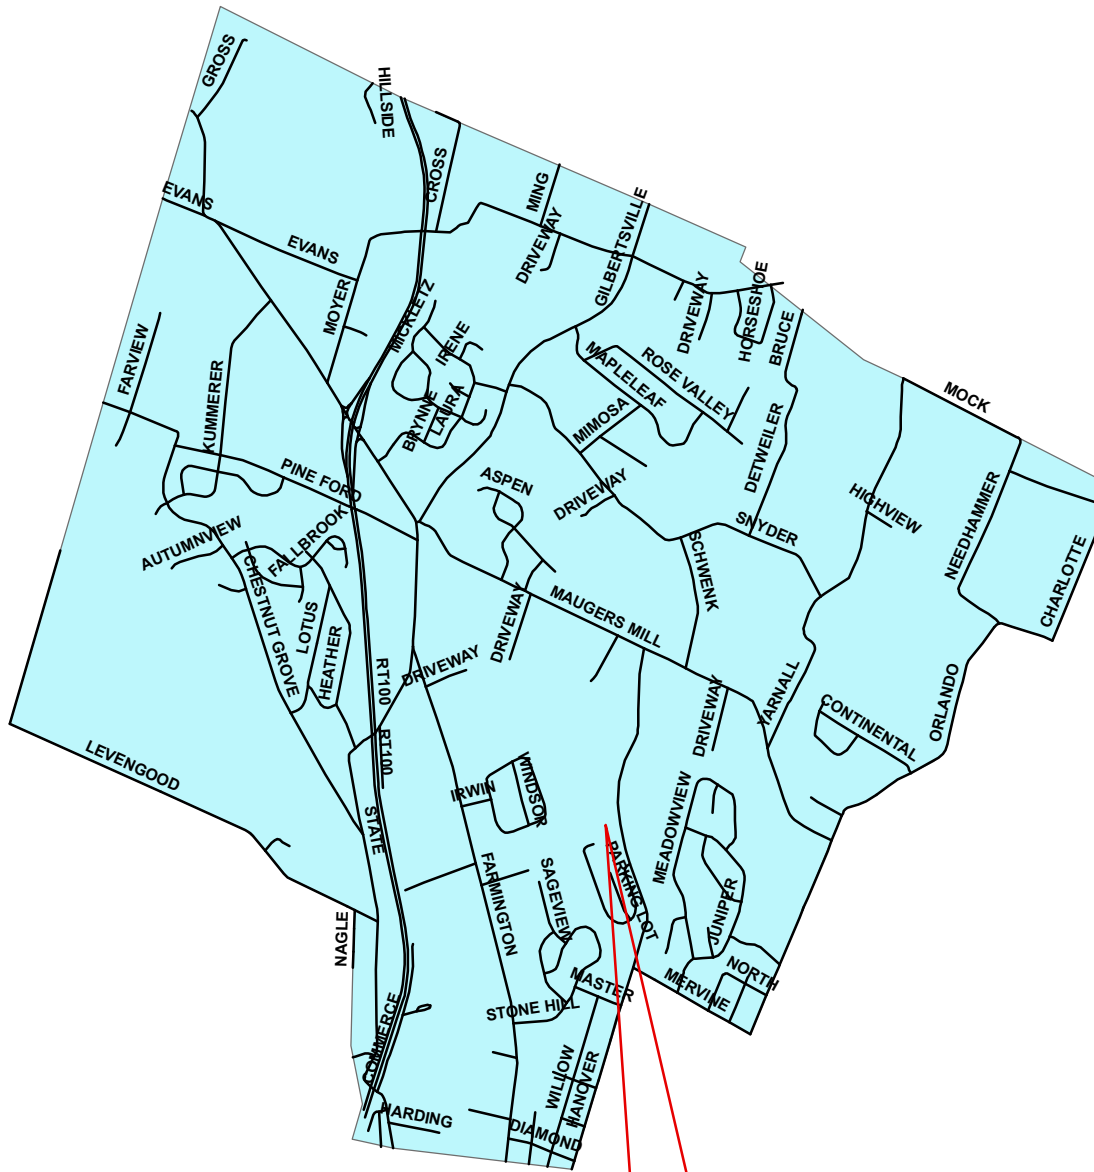

UPPER POTTS GROVE TOWNSHIP

Polling Locations

Pottsgrove Middle School
1351 North Hanover Street