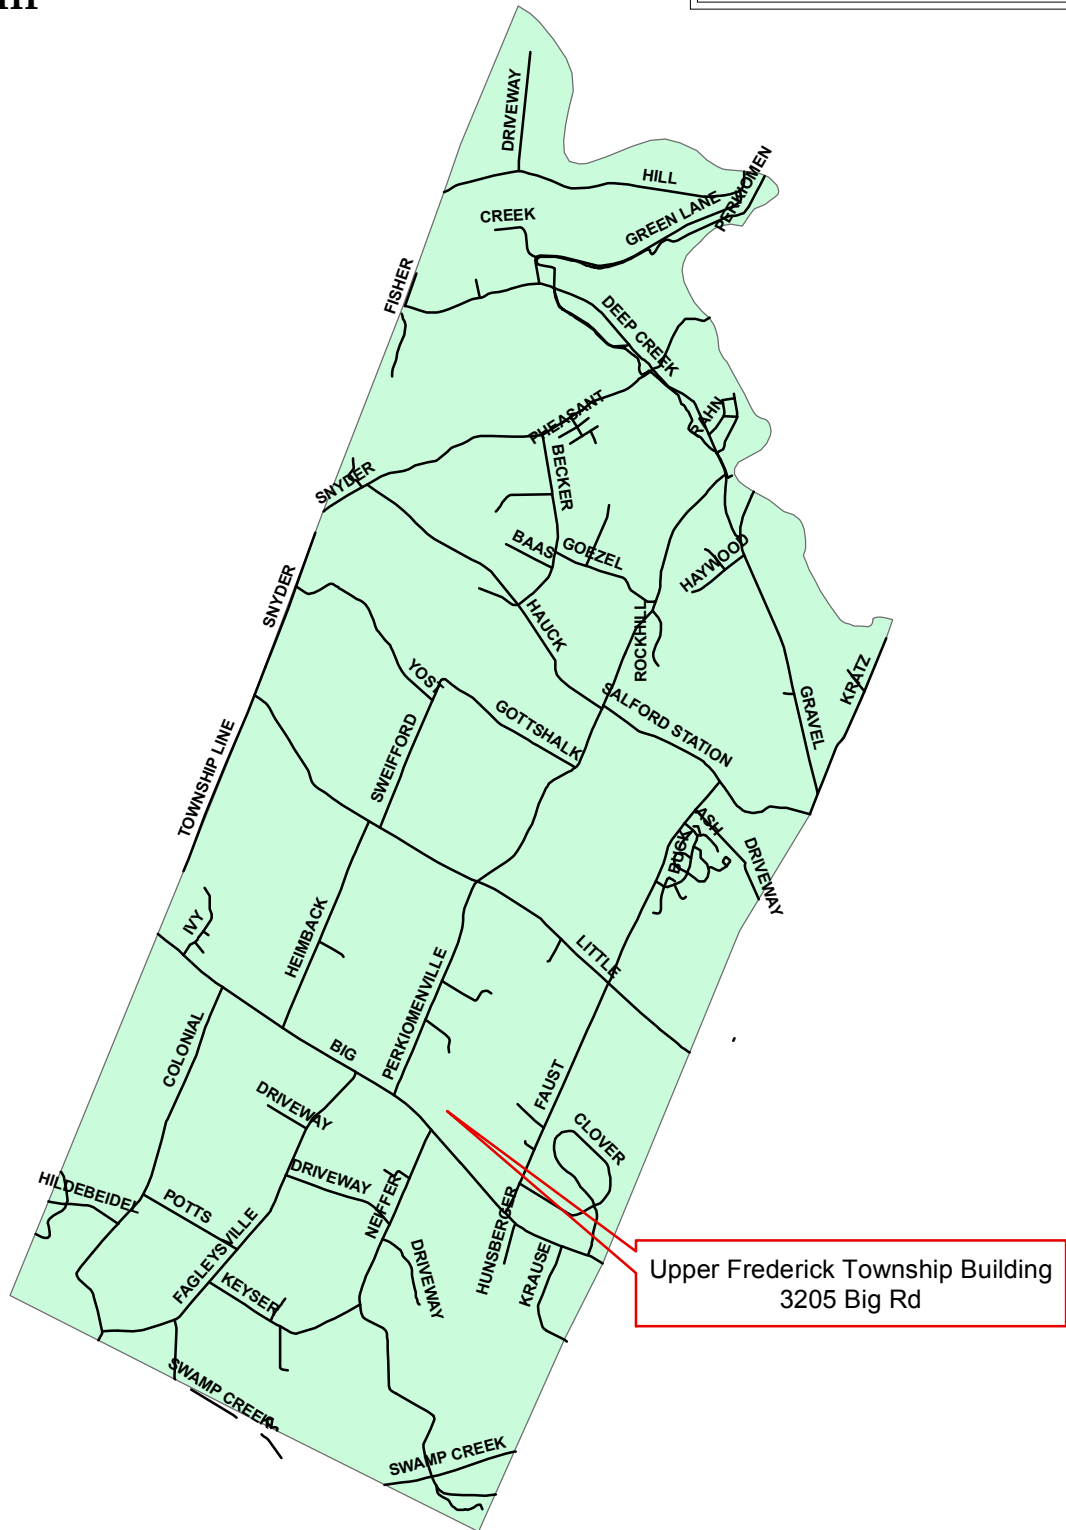

UPPER FREDERICK TOWNSHIP

Polling Locations

Upper Frederick Township Building
3205 Big Rd