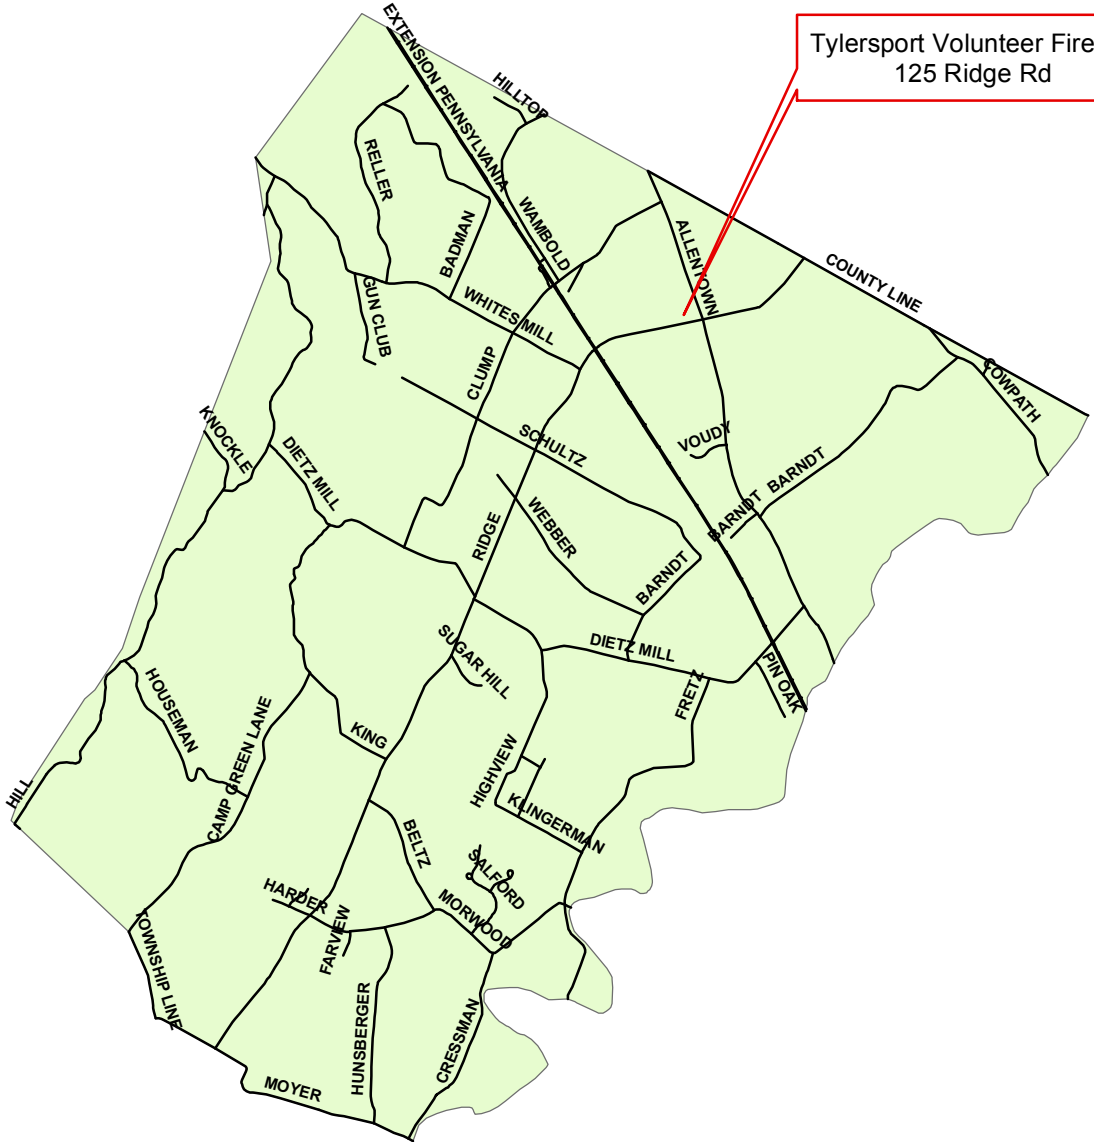

SALFORD TOWNSHIP

Polling locations

Tylersport Volunteer Fire Co
125 Ridge Rd