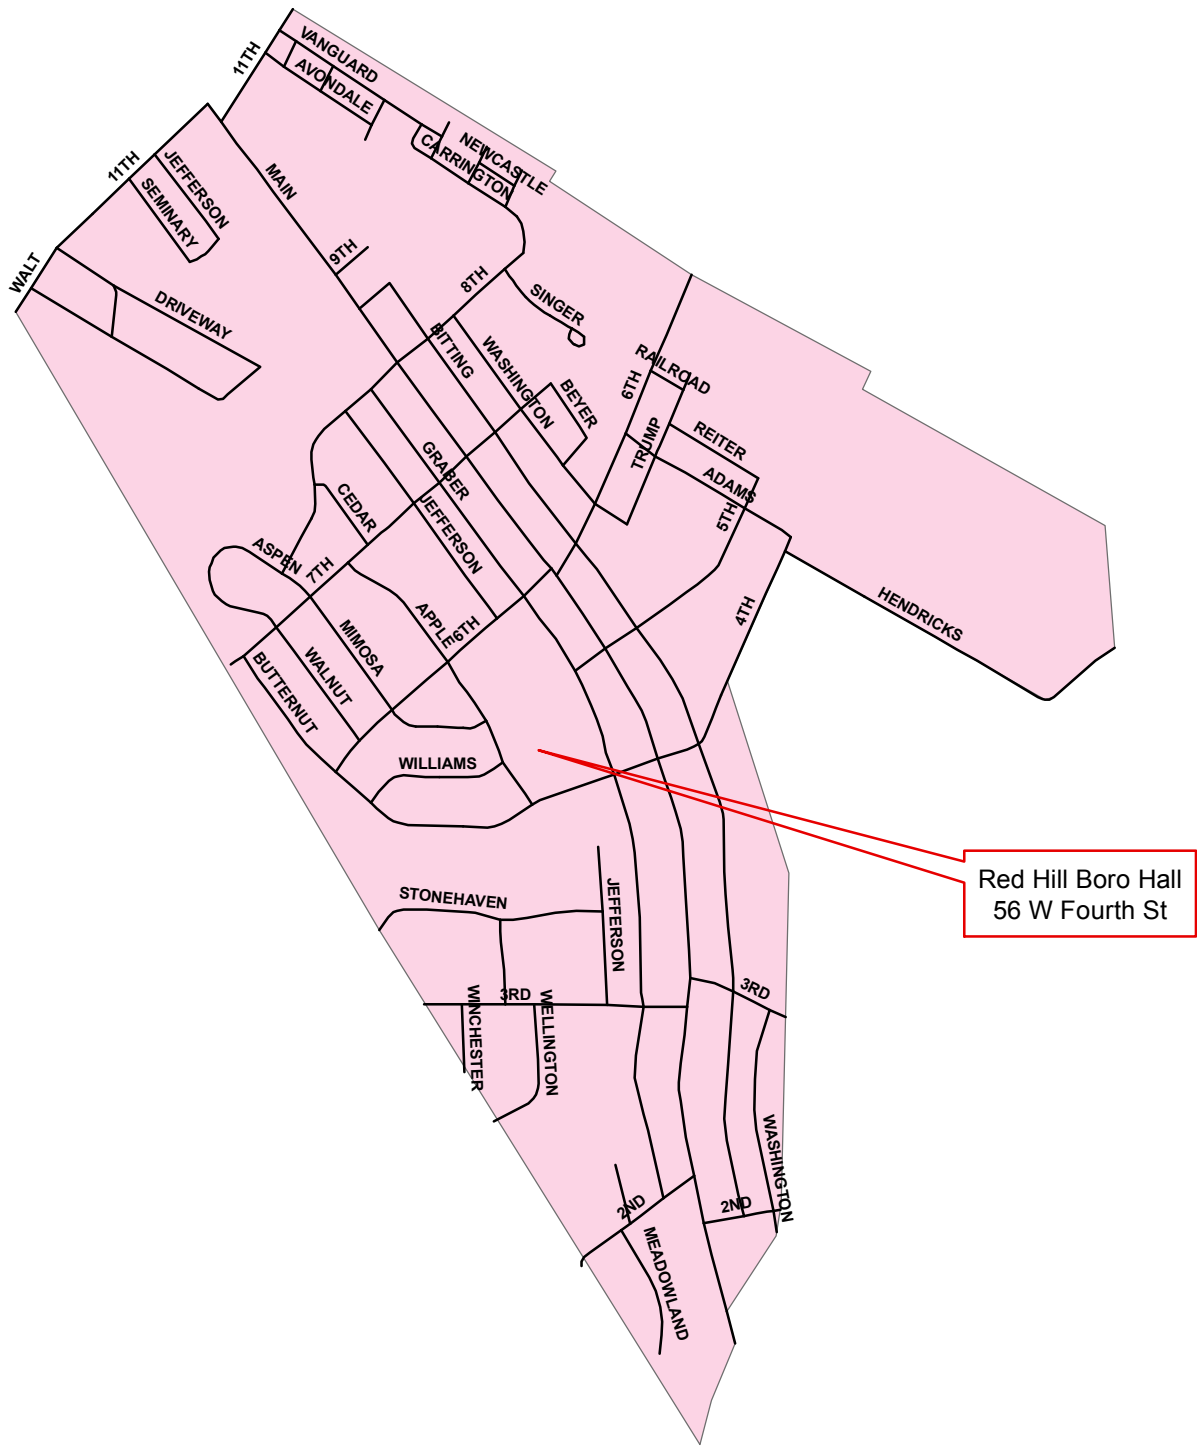

RED HILL BOROUGH

Polling Locations

RED HILL
Montgomery County, Pennsylvania

MONTGOMERY COUNTY
Board of Elections

CREATED BY : SP
DATE : 1/2010
UPDATED : 3/2016

0 125 250 500 750 1,000
Feet