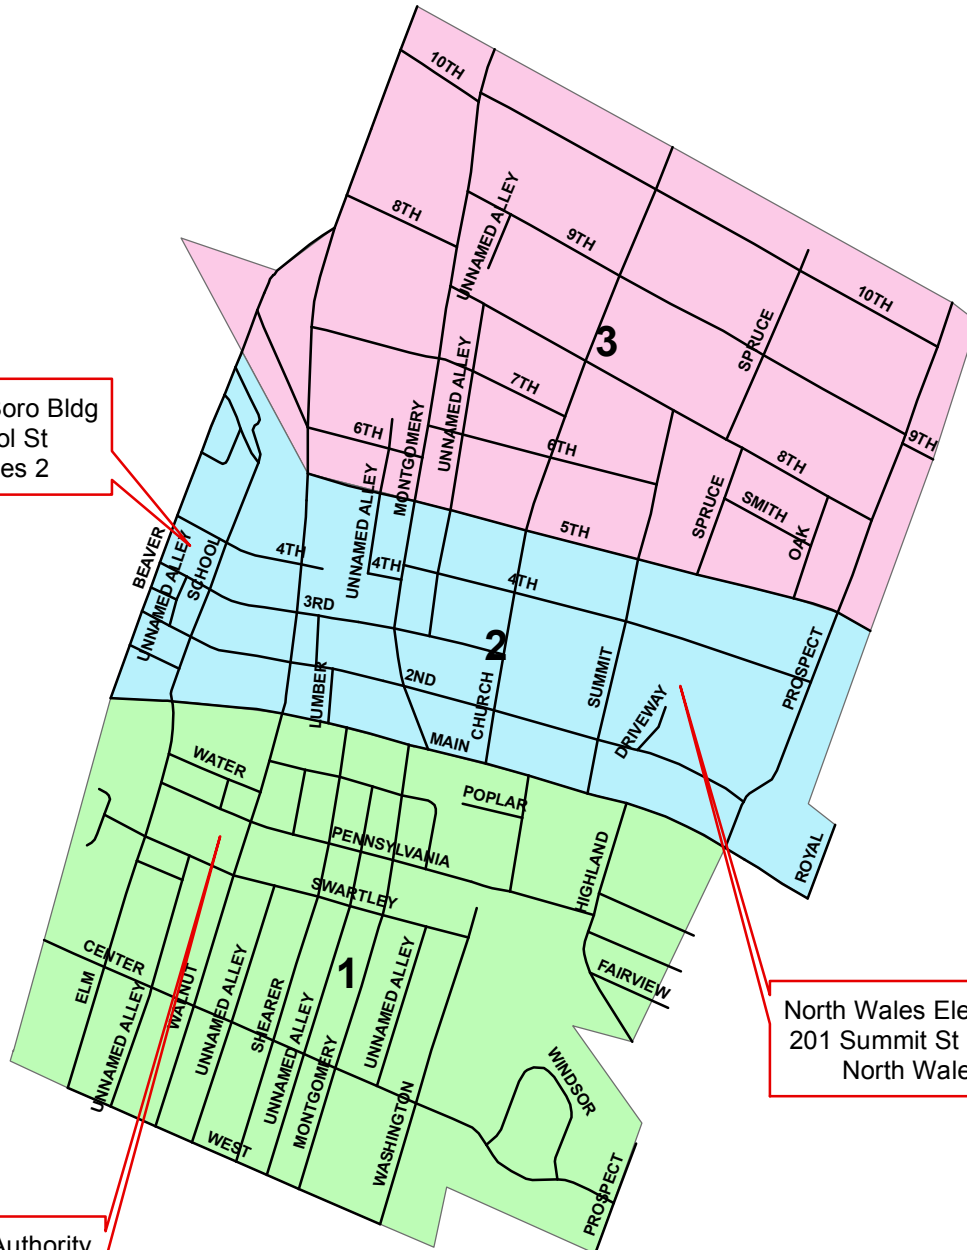

NORTH WALES BOROUGH

Polling Locations

North Wales Boro Bldg
300 School St
North Wales 2

North Wales Elementary
201 Summit St & 4th St
North Wales 3

N Wales Water Authority
200 W Walnut St
North Wales 1