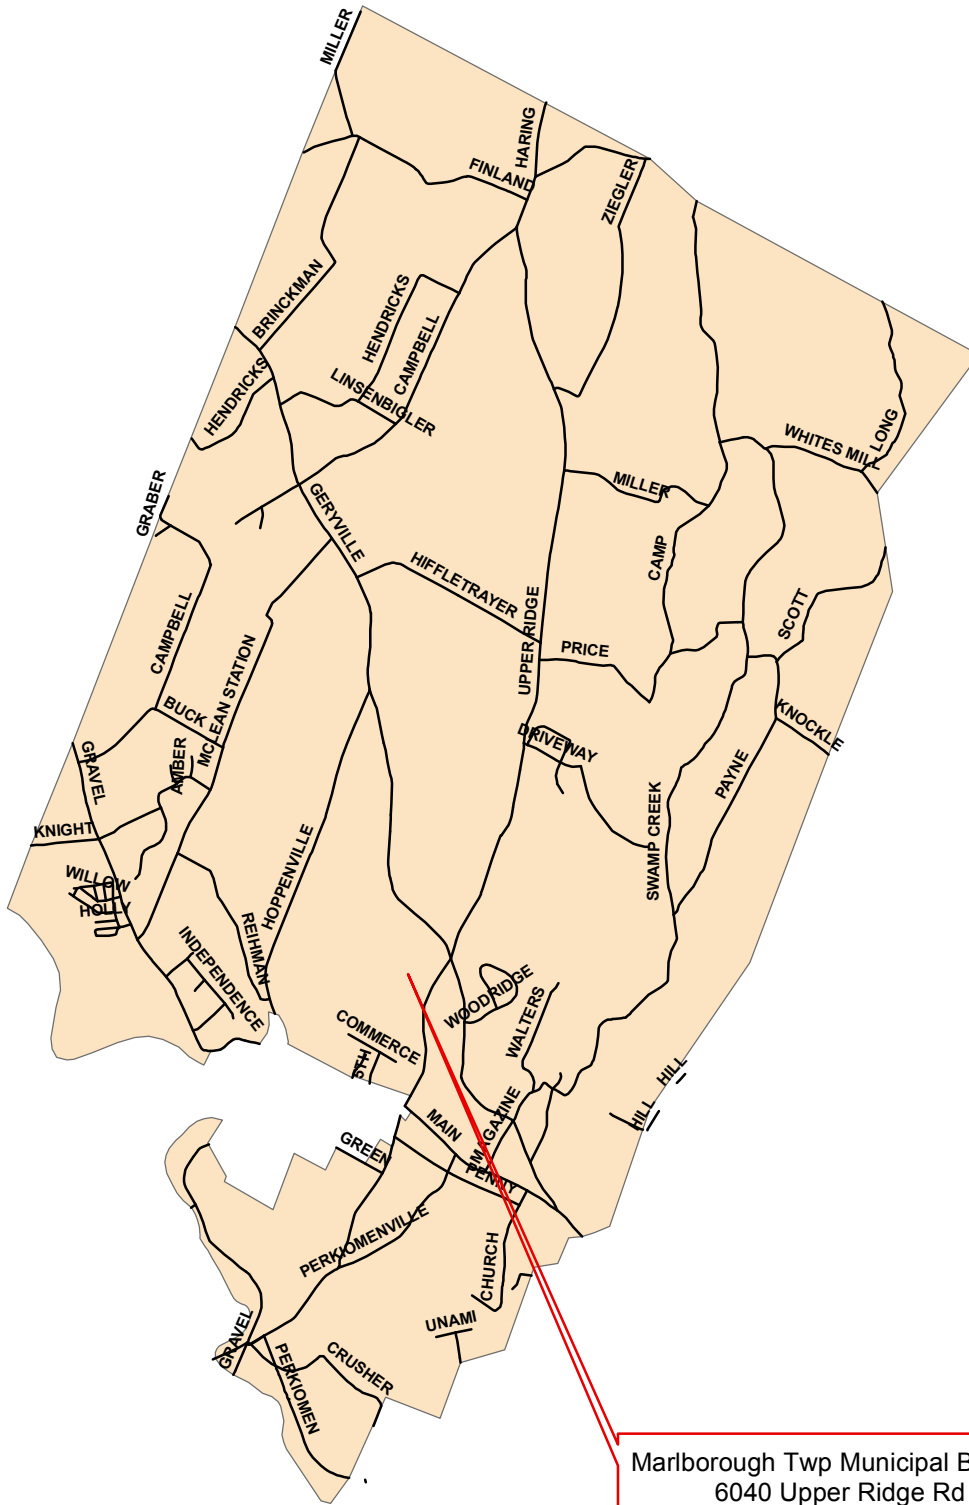

MARLBOROUGH TOWNSHIP

Polling Locations

Marlborough Twp Municipal Building
6040 Upper Ridge Rd