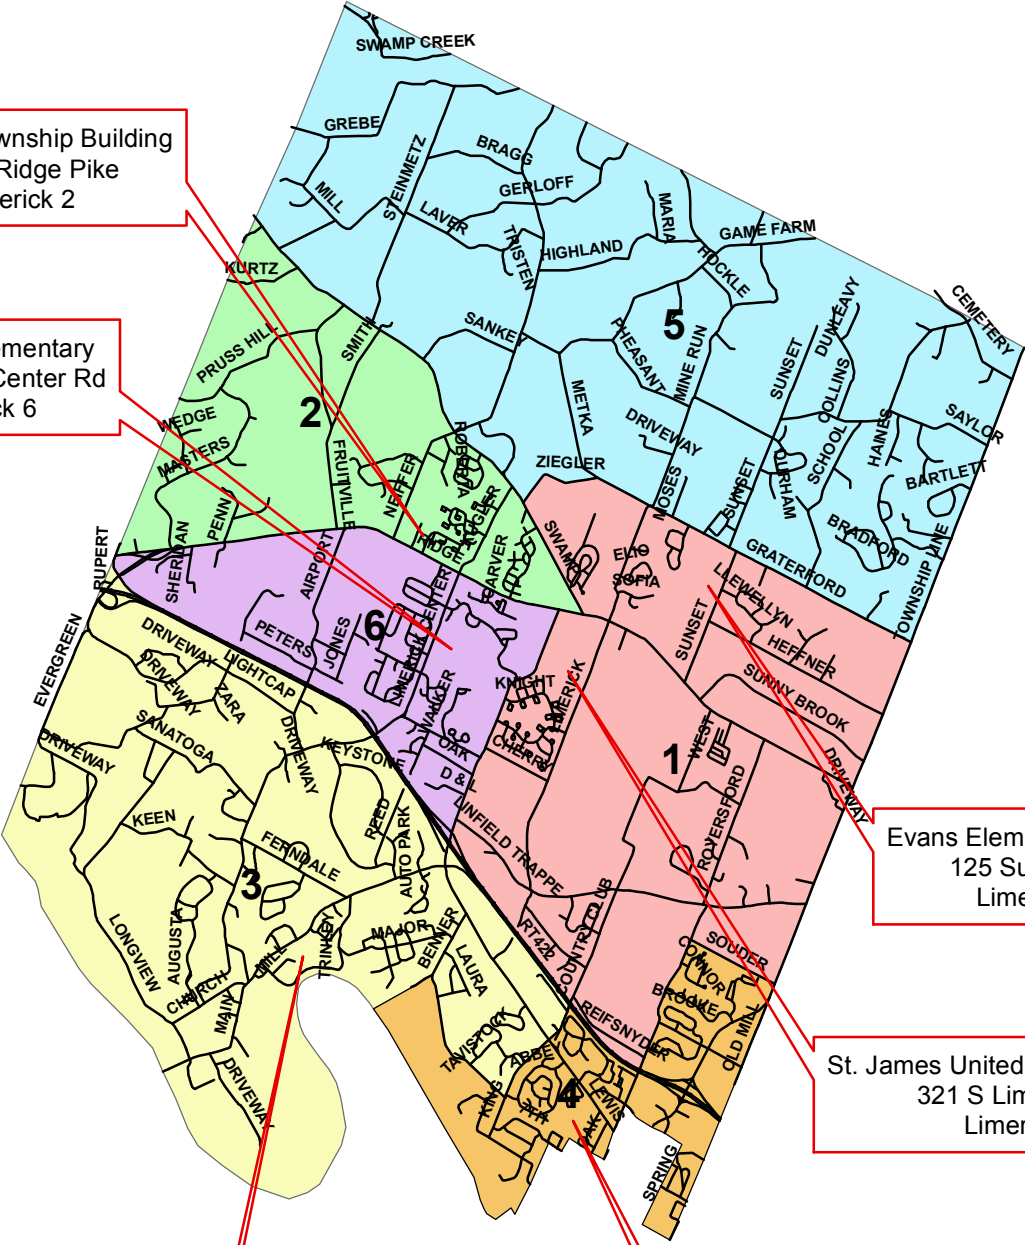

LIMERICK TOWNSHIP

Polling Locations

Limerick Township Building
646 W Ridge Pike
Limerick 2

Limerick Elementary
81 Limerick Center Rd
Limerick 6

Evans Elementary School
125 Sunset Rd
Limerick 5

St. James United Church of Christ
321 S Limerick Rd
Limerick 1

Linfield Fire Co # 1
1077 Main St
Limerick 3

Brooke Elementary School
339 N Lewis Rd
Limerick 4