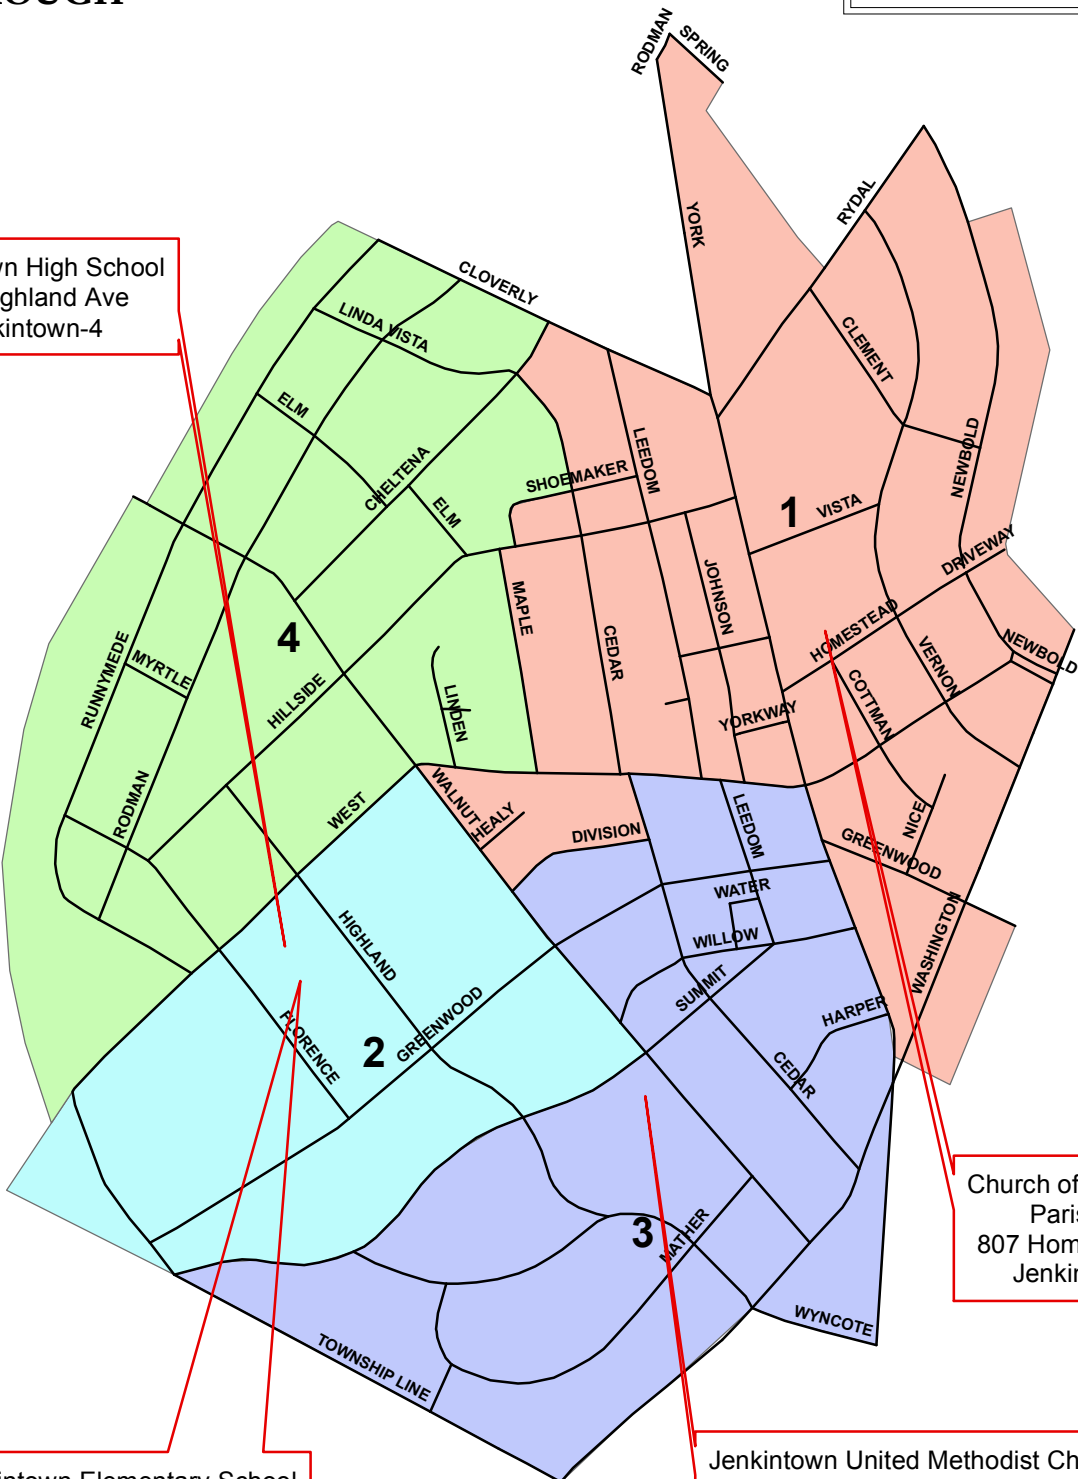

JENKINTOWN BOROUGH

Polling Locations

Jenkintown High School
325 Highland Ave
Jenkintown-4

Church of Our Savior
Parish Hall
807 Homestead Rd
Jenkintown-1

Jenkintown Elementary School
325 Highland Ave
Jenkintown-2

Jenkintown United Methodist Church
328 Summit Street
Jenkintown-3