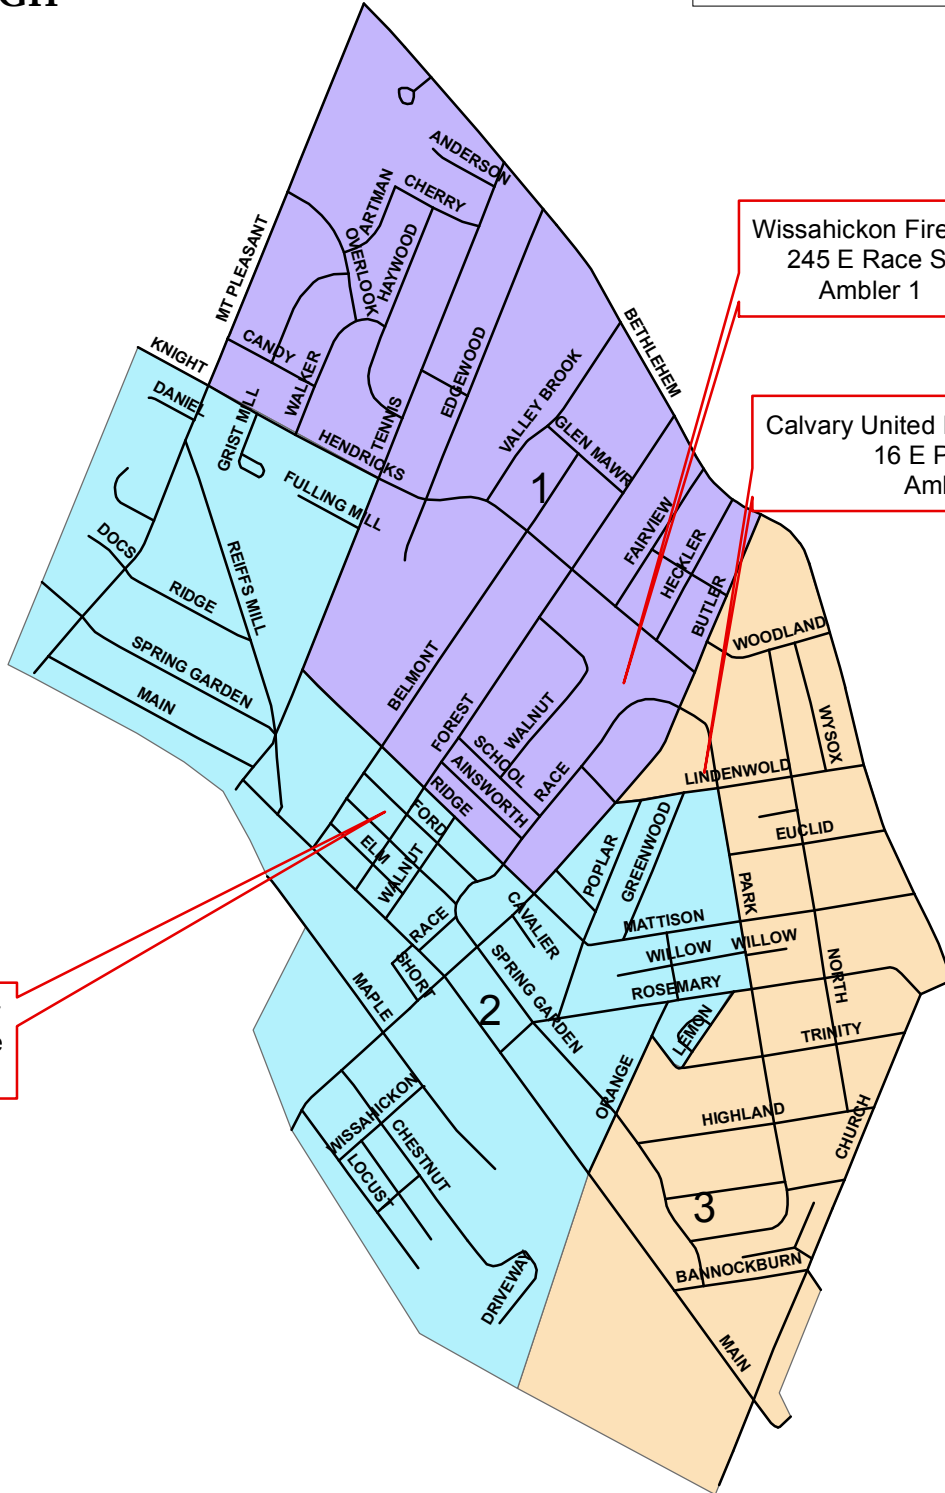

AMBLER BOROUGH

Polling Locations

SAAC Center
45 Forest Ave
Ambler 2

Wissahickon Fire Co
245 E Race St
Ambler 1

Calvary United Methodist Church
16 E Park Ave
Ambler 3