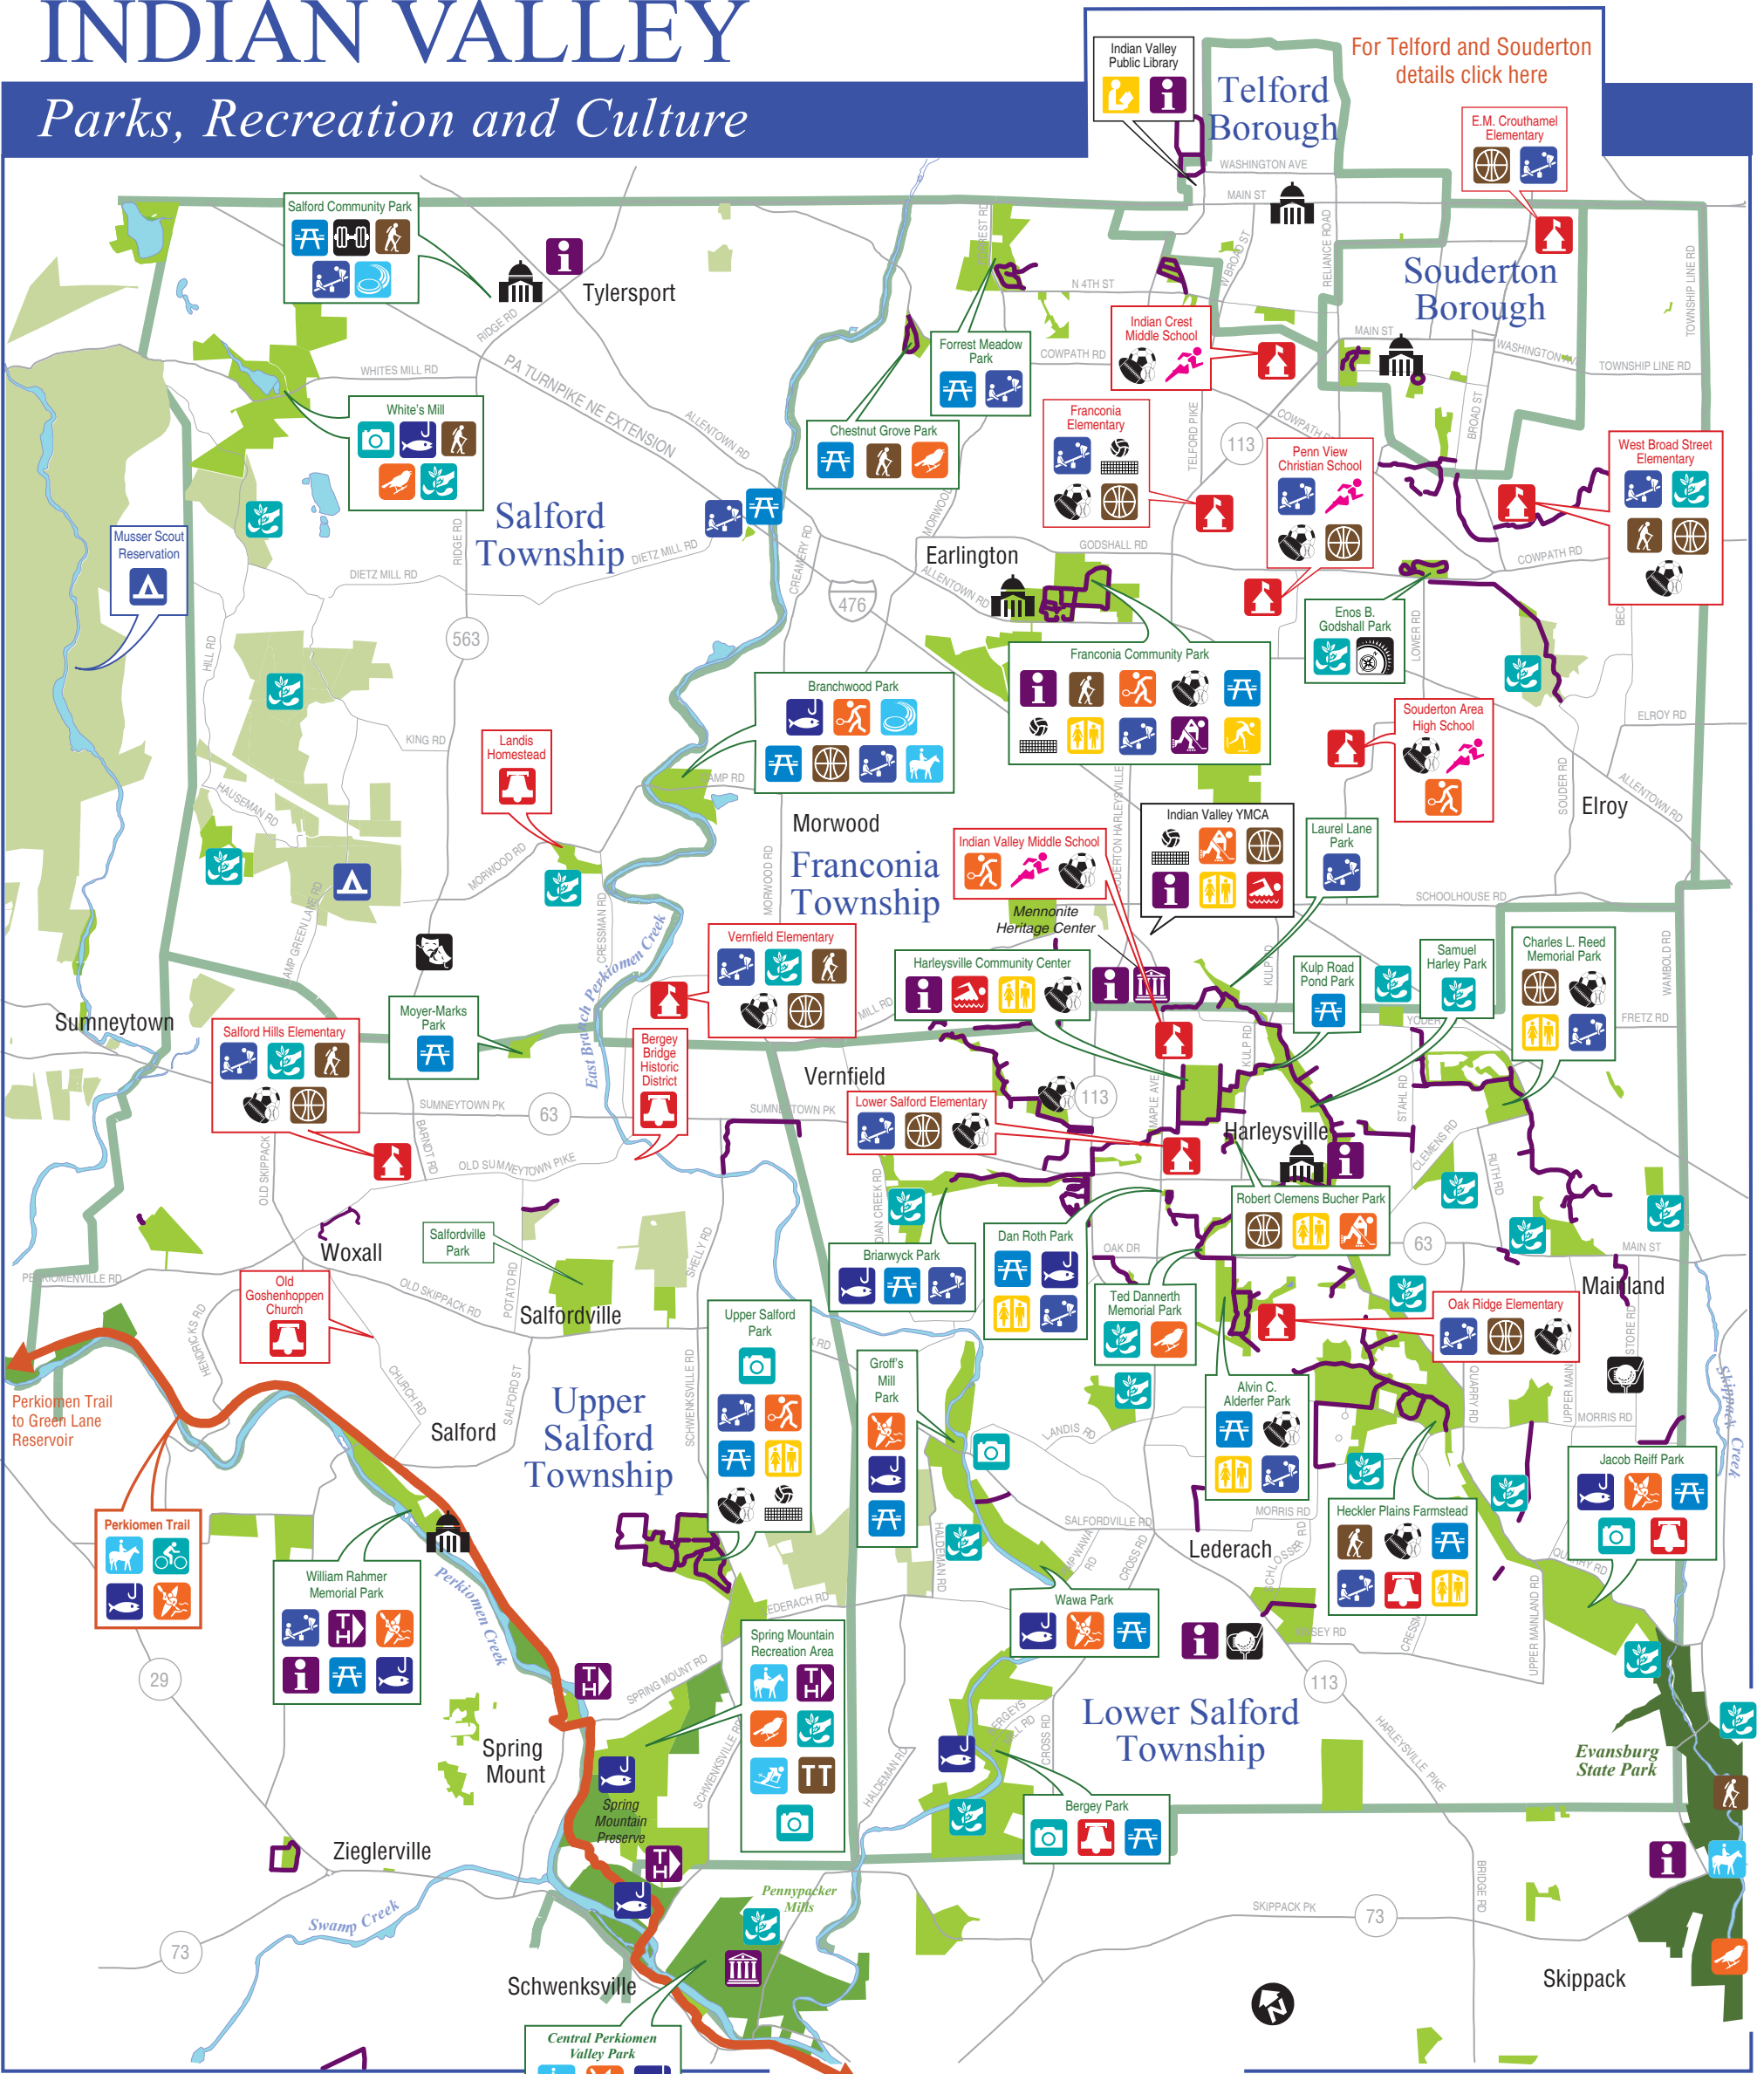

INDIAN VALLEY

Parks, Recreation and Culture

For Telford and Souderton details click here

E.M. Crouthamel Elementary

Indian Valley Public Library

Telford Borough

Souderton Borough

Salford Township

Franconia Township

Upper Salford Township

Lower Salford Township

- | | | | | | | | | | | | |
|--|----------------------------|--|--------------------------------|--|-----------------------------|--|--------------------------|--|-----------------|--|-------------------------------|
| | Municipal Buildings | | Band Shell | | Farmer's Market | | Library | | Playground | | Sports Field(s) |
| | Municipalities | | Basketball | | Fishing | | Live Music, Cinema | | Restrooms | | Swimming |
| | County Trails | | Bicycling | | Golf | | Live Theater | | Roller Hockey | | Tennis |
| | Public Trails | | Batting Cage | | Historic Site | | Museum | | Running Track | | Trail Head |
| | State Park Land | | Birding | | Horseback Riding | | Nature Conservation Area | | Scenic View | | Tree Top Adventure & Zip Line |
| | County Open Space | | Camping (reservation required) | | Ice Skating | | Nature Trail | | School | | Volleyball |
| | Municipal Open Space | | Disc Golf | | Information | | Orienteering Course | | Skateboard Park | | |
| | Privately-Owned Open Space | | Exercise Trail | | Kayaking/Canoeing (parking) | | Picnic Facilities | | Skiing/Tubing | | |

Perkiomen Trail to Collegeville, Schuylkill River Trail (Valley Forge, Norristown, Philadelphia, or Phoenixville, Pottstown, Reading)